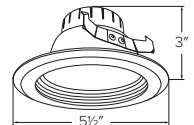

White	White
EL41540W	EL41550W
730 lm	750 lm
4000K	5000K
10W	10W

Bronze	Bronze
EL41527BZ	EL41530BZ
670 lm	690 lm
2700K	3000K
10W	10W

Bronze
EL41535BZ
710 lm
3500K
10W

LED Insert Baffle Trim

- Fits 4" dedicated 120V recessed housings
- Baffle reduces stray light
- Soft white lens provides smooth lumen distribution
- Medium base adapter included
- Life Span of 50,000 hours L70
- Compatible with EL490ICA, EL490RICA, EL492ICA, EL492RICA

Input Power	12W
Lumens	750 - 800
Color Temp.	3000K - 4000K
CRI	90+
Input Volt	120V
Damp Location	UL listed
Dimmable	Triac/ELV

LED Insert Reflector Trim

- Fits 4" dedicated 120V recessed housings
- Soft white lens provides smooth lumen distribution
- Medium base adapter included
- Life Span of 50,000 hours L70
- Compatible with EL490ICA, EL490RICA, EL492ICA, EL492RICA